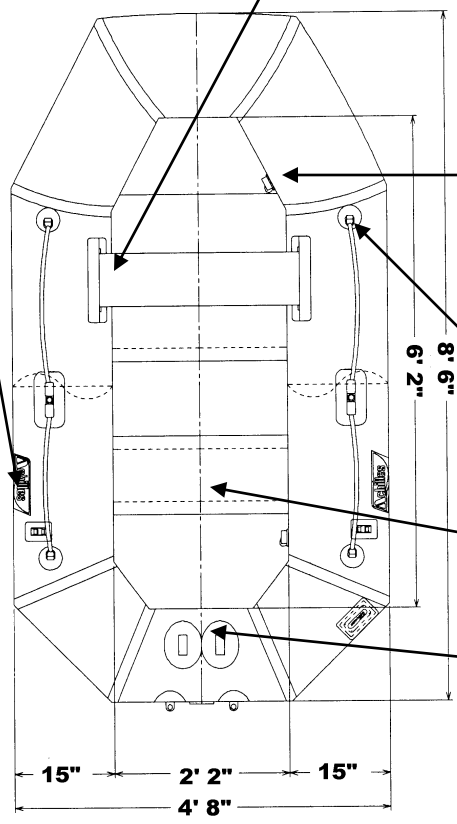

TOWING D-RINGS
35MM - C414GY

ACHILLES LOGOS
ACHILLES WAVE LOGO - C492

SEAT PARTS
SEAT - WST4LG
SEAT CHANNEL PATCH - DC413LG
SEAT PLASTIC CHANNELS - EA003

RUBSTRAKE
GRAY / WHITE - VA083WH

AIR VALVE PARTS
COMPLETE - C342GY
VALVE CAP - C349GY
CAP DIAPHRAM - C348
VALVE FLAPPER - C342I
VALVE STRAP - C343N
O-RING - C344
VALVE BASE - C333
BASE RING - C345GY

OARS & OARLOCK PARTS
OARS - DC635
OARLOCK - DC4126GY
SCREW CAPS - DC393
PIN & RIVET SET - COM165
OAR HOLDER - DC4123GY

LIFELINE D-RINGS & ROPE
25MM D-RING - C413GY
LIFELINE - PEROPE

FLOOR BOARD - LT4WFB 2001-

MOTORMOUNT & PARTS
MOTORMOUNT E-TYPE - DC541
or DC541GY
MM BECKET E-TYPE - DC464BK
MM STOPPER E-TYPE - DC465BK

OTHER PARTS
REPAIR KIT - C210LG
FOOT PUMP BRAVO 1 - C512
CARRY BAG - SJ824
(OPTIONAL)
UNDER SEAT STOWAGE BAG W/POCKETS - USSTBAG
ALUMINUM SEAT - AST260
PRESSURE GAUGE - E132

LT4

2023

LINE DRAWING & PARTS LIST