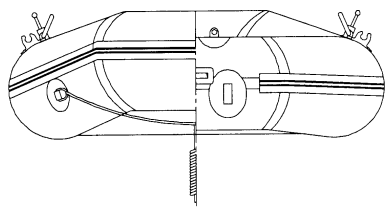

TOWING D-RINGS
35MM - C414GY

ACHILLES LOGOS
ACHILLES WAVE LOGO - C492

SEAT PARTS
SEAT - WST4LG
SEAT CHANNEL PATCH - DC413LG
SEAT PLASTIC CHANNELS - EA003

RUBSTRAKE
GRAY / WHITE - VA083WH

AIR VALVE PARTS
COMPLETE - C342GY
VALVE CAP - C349GY
CAP DIAPHRAM - C348
VALVE FLAPPER - C342I
VALVE STRAP - C343N
O-RING - C344
VALVE BASE - C333
BASE RING - C345GY

OARS & OARLOCK PARTS
OARS - DC635
OARLOCK - DC4126GY
SCREW CAPS - DC393
PIN & RIVET SET - COM165
OAR HOLDER - DC4123GY

LIFELINE D-RINGS & ROPE
25MM D-RING - C413GY
LIFELINE - PEROPE

FLOOR BOARD - LT4WFB 2001-

MOTORMOUNT & PARTS
MOTORMOUNT E-TYPE - DC541
or DC541GY
MM BECKET E-TYPE - DC464BK
MM STOPPER E-TYPE - DC465BK

OTHER PARTS
REPAIR KIT - C210LG
FOOT PUMP BRAVO 1 - C512
CARRY BAG - SJ824
(OPTIONAL)
UNDER SEAT STOWAGE BAG W/POCKETS - USSTBAG
ALUMINUM SEAT - AST260
PRESSURE GAUGE - E132

LT4

2023

LINE DRAWING & PARTS LIST