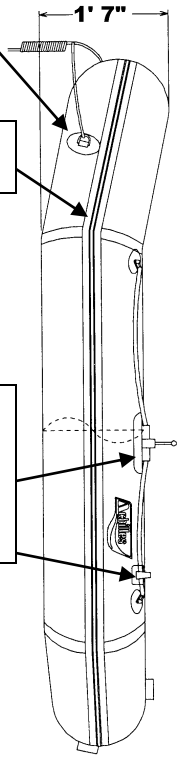

TOWING D-RINGS  
35MM - C414GY

ACHILLES LOGOS  
ACHILLES WAVE LOGO - C492

SEAT PARTS  
SEAT - WST4LG  
SEAT CHANNEL PATCH - DC413LG  
SEAT PLASTIC CHANNELS - EA003

RUBSTRAKE  
GRAY / WHITE - VA083WH

AIR VALVE PARTS  
COMPLETE - C342GY  
VALVE CAP - C349GY  
CAP DIAPHRAM - C348  
VALVE FLAPPER - C342I  
VALVE STRAP - C343N  
O-RING - C344  
VALVE BASE - C333  
BASE RING - C345GY

OARS & OARLOCK PARTS  
OARS - DC635  
OARLOCK - DC4126GY  
SCREW CAPS - DC393  
PIN & RIVET SET - COM165  
OAR HOLDER - DC4123GY

LIFELINE D-RINGS & ROPE  
25MM D-RING - C413GY  
LIFELINE - PEROPE

FLOOR BOARD - LT4WFB 2001-

MOTORMOUNT & PARTS  
MOTORMOUNT E-TYPE - DC541  
or DC541GY  
MM BECKET E-TYPE - DC464BK  
MM STOPPER E-TYPE - DC465BK

OTHER PARTS  
REPAIR KIT - C210LG  
FOOT PUMP BRAVO 1 - C512  
CARRY BAG - SJ824  
(OPTIONAL)  
UNDER SEAT STOWAGE BAG W/POCKETS - USSTBAG  
ALUMINUM SEAT - AST260  
PRESSURE GAUGE - E132

### LINE DRAWING & PARTS LIST